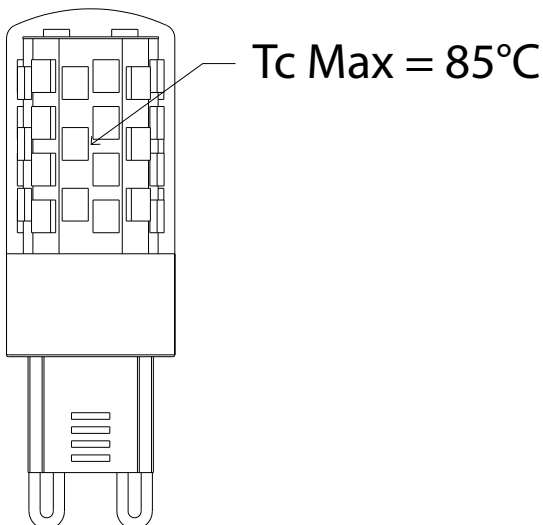

SPECIFICATIONS:

ITEM	SPECIFICATION	4G9D927/JA8	4G9D930/JA8
		DETAILS	
GENERAL PERFORMANCE	Power Consumption	4W	4W
	Lumens Delivered	350	400
	Efficacy (lm/W)	88	100
	Dimmable	Yes	Yes
	CRI	≥90	
	Color Temperature (CCT)	2700K	3000K
	Lumen Maintenance (L70)	25,000 Hours	
ELECTRICAL	Power Factor	>0.9	
	Input Voltage	120V	
PHYSICAL	Base Type	G9	
	Operating Temperature	-4°F to 104°F	
CERTIFICATION	Certification	cULus	
	Environment	Dry & damp, Enclosed	
	Warranty	3 Year Limited	

ORDERING:

ORDER CODE	MODEL	WATTS	EQUIVALENCY	LUMENS	DIMMABILITY	DIMENSIONS (MOL" x DIA")
14101648	4G9D927/JA8	4	35W	350	Yes	2.20" x 0.71"
14101649	4G9D930/JA8	4	40W	400	Yes	2.20" x 0.71"