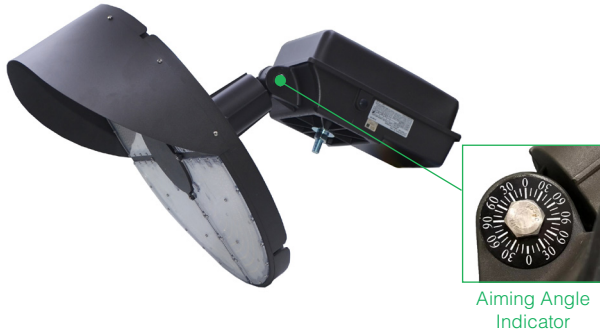

## FIELDMAX HIGH OUTPUT FLOOD FL-SR SERIES

### PRODUCT DESCRIPTION:

FieldMax™ High Output Flood Lights deliver maintenance-free, high quality lighting for sports and recreational fields, and other large outdoor spaces.

FieldMax LED luminaires provide bright, uniform light with precise beam angles that optimize safety and visibility for athletes, employees and spectators. Delivering exceptional efficacy up to 180 lm/W, the series is available in three wattages to replace metal halide fixtures from 750W to 1500W.

### FEATURES:

- 10kV included standard
- Multiple NEMA beam patterns
- Multiple mounting options
- Lightweight for easy installation
- Glare visor optional
- Aiming angles etched into the fixture to facilitate field aiming