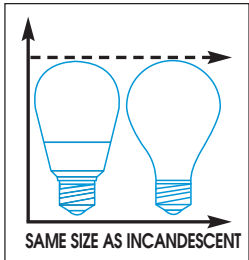

NEW PRODUCT SHOWCASE

INSTANT START - INSTANT BRIGHT
PREMIUM

NEW!
A19 CFL Premium Minibulb

- High brightness instantly
- Same size as an incandescent A19
- UL Certified

A19

**INSTANT START
ISIB
INSTANT BRIGHT**

Ideal for Consumers, Commercial & Industrial applications

Watts	Order Code	Description	Incandescent Equivalent	Lumens	Lamp Life (Hrs)	Pack Type	Case Pack	Dimensions (W" x MOL")	K
13	70666	SKB13EAPWW A19 E26 Premium Warm White	60	800	15,000	Box	12	2.4 x 4.3	2700
13	31535	SKB13EAPCW A19 E26 Premium Cool White	60	775	15,000	Box	12	2.4 x 4.3	4100
13	31534	SKB13EAPDL A19 E26 Premium Daylight	60	750	15,000	Box	12	2.4 x 4.3	5000