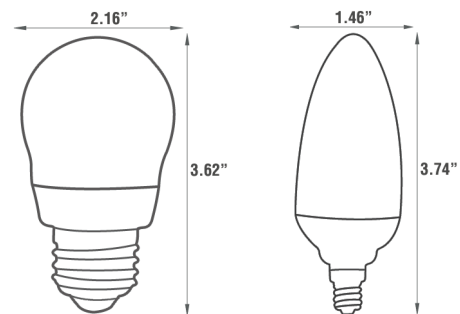

-Indoor Rated

SKC1.7CWWLED 1W Stacked Decorative LED Candle

An LED dimmable decorative bulb especially for chandeliers and fixtures with candelabra sockets. It consumes only 1 watt and replaces an 30 watt incandescent bulb. The result; up to 80% savings in energy. The bulb has a life of 30,000 hours at L70 standards. The advanced stacked design enhances the bright appearance from multiple viewpoints.

DIMENSIONS

STACKED LED BULBSPECIFICATIONS

Watts	Order Code	Model Number	Incandescent Equivalent	Base	Lumens	Beam Angle	Lamp Life (Hrs)	Pack Type	Case Pack	Dimensions (W"xMOL)	K
1	70628	SKB1.7WWLED	30	E26	70	120°	30,000	Box	48	2.16 x 3.62	2750
1	70631	SKC1.7CWWLED	30	E12	70	120°	30,000	Box	48	1.46 x 3.74	2750