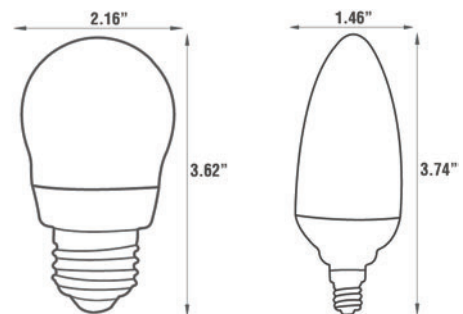

-Indoor Rated

SKC1.7CWWLED
1.7W Stacked Decorative LED Candle

An LED dimmable decorative bulb especially for chandeliers and fixtures with candelabra sockets. It consumes only 1.7 watts and replaces an 30 watt incandescent bulb. The result; up to 80% savings in energy. The bulb has a life of 30,000 hours at L70 standards. The advanced stacked design enhances the bright appearance from multiple viewpoints.

DIMENSIONS

STACKED LED BULBSPECIFICATIONS

Watts	Order Code	Model Number	Incandescent Equivalent	Base	Lumens	Beam Angle	Lamp Life (Hrs)	Pack Type	Case Pack	Dimensions (W"xMOL)	K
1.7	70628	SKB1.7WWLED	30	E26	120	120°	30,000	Box	48	2.16 x 3.62	2750
1.7	70631	SKC1.7CWWLED	30	E12	120	120°	30,000	Box	48	1.46 x 3.74	2750