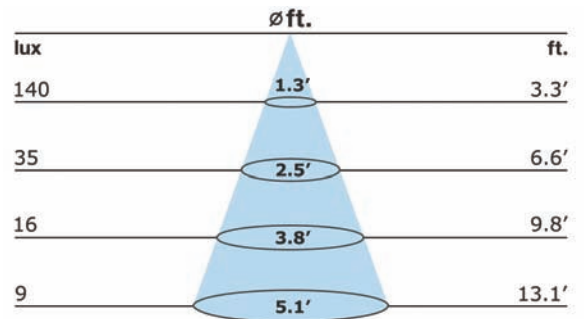

Chandeliers

GENERAL SPECIFICATIONS

Input Voltage: 120V, 50/60Hz
Operating Temperature: -4°F ~ 113°F
Power Factor: >90
Luminous Efficacy: 42 lm/w
CRI: 80

DIMENSIONS

BEAM DISTRIBUTION (13.1')

DECORATIVE LED BULBSPECIFICATIONS

Watts	Order Code	Model Number	Incandescent Equivalent	Base	Lumens	Beam Angle	Lamp Life (Hrs)	Pack Type	Case Pack	Dimensions (W"xMOL)	K
2.5	70611	SKBC2.5WWLED	15-25	E26	100	22°	35,000	Box	12	1.97 x 3.85	3000
2.5	70610	SKBF2.5WWLED	15-25	E26	100	22°	35,000	Box	12	1.97 x 3.85	3000