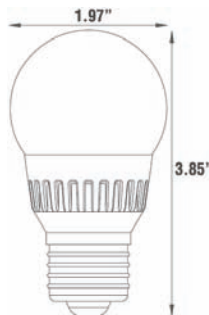

LED DECORATIVE BULBS

SKBC2.5WWLED - Clear
SKBF2.5WWLED - Frosted
 2.5W Decorative LED Bulb

An LED Decorative Bulb for marquees, signage and decorative chandeliers. It consumes only 2.5 Watts and replaces a 15W - 25W incandescent bulb. The result; up to 90% savings in energy. The bulb has a life of 35,000 hours at L70 standards. Lumen maintenance is enhanced by the integrated thermal management system.

Chandeliers

GENERAL SPECIFICATIONS

Input Voltage: 120V, 50/60Hz
Operating Temperature: -4°F ~ 113°F
Power Factor: >90
Luminous Efficacy: 42 lm/w
CRI: 80

DIMENSIONS

BEAM DISTRIBUTION (13.1')

DECORATIVE LED BULBSPECIFICATIONS

Watts	Order Code	Model Number	Incandescent Equivalent	Base	Lumens	Beam Angle	Lamp Life (Hrs)	Pack Type	Case Pack	Dimensions (W"xMOL)	K
2.5	70611	SKBC2.5WWLED	15-25	E26	100	22°	35,000	Box	12	1.97 x 3.85	3000
2.5	70610	SKBF2.5WWLED	15-25	E26	100	22°	35,000	Box	12	1.97 x 3.85	3000