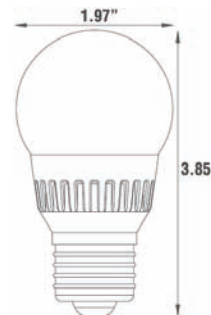

LED DECORATIVE BULBS

SKBC2.5WWLED - Clear
SKBF2.5WWLED - Frosted
 2.5W Decorative LED Bulb

An LED Decorative Bulb for marquees, signage and decorative chandeliers. It consumes only 2.5 Watts and replaces a 15W - 25W incandescent bulb. The result; up to 90% savings in energy. The bulb has a life of 35,000 hours at L70 standards. Lumen maintenance is enhanced by the integrated thermal management system.

Chandeliers

GENERAL SPECIFICATIONS

Input Voltage: 120V, 50/60Hz
Operating Temperature: -4°F ~ 113°F
Power Factor: >90
Luminous Efficacy: 42 lm/w
CRI: 80

DIMENSIONS

DECORATIVE LED BULBSPECIFICATIONS

Watts	Order Code	Model Number	Incandescent Equivalent	Base	Lumens	Lamp Life (Hrs)	Pack Type	Case Pack	Dimensions (W"xMOL)	K
2.5	70611	SKBC2.5WWLED	15-25	E26	100	35,000	Box	12	1.97 x 3.85	3000
2.5	70610	SKBF2.5WWLED	15-25	E26	100	35,000	Box	12	1.97 x 3.85	3000