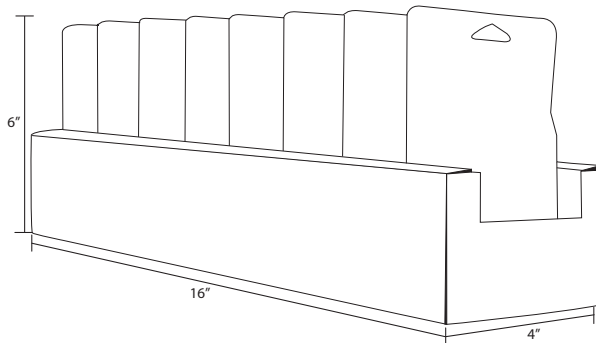

LED NIGHTLIGHT

In a FREE eight piece counter-top tray display

NIGHTLIGHT TRAY PACK

- .35 Watt replaces 7 Watts
- Long life – 100,000 hours
- Saves up to 85% in energy costs
- Glows all night.
- Photo cell for automatic on/off

Ideal for bedrooms, hallways, bathrooms; wherever a low-level light is required.

Order	Watts	Model#		Incandescent Equivalent	K	Lamp Life	Case Qty
11206	.35W	SKNL1.0DLLEDTR	LED Nightlight	7W	5000	100,000	8 per Tray