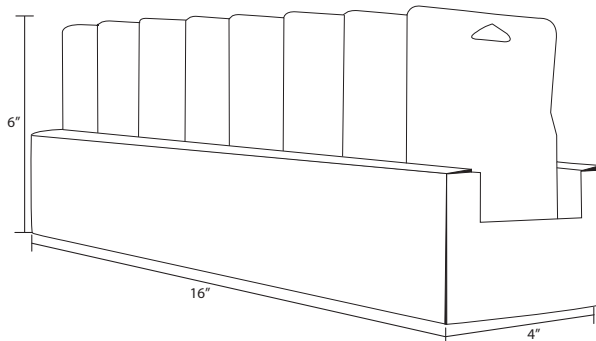

LED NIGHTLIGHT

In a FREE eight piece counter-top tray display

NIGHTLIGHT TRAY PACK

- .35 Watt replaces 7 Watts
- Long life – 100,000 hours
- Saves up to 85% in energy costs
- Glows all night.
- Photo cell for automatic on/off

Ideal for bedrooms, hallways, bathrooms; wherever a low-level light is required.

Order	Watts	Model#		Incandescent Equivalent	K	Lamp Life	Case Qty
70305	.35W	SKNL1.0DLLEDTR	LED Nightlight	7W	5000	100,000	8 per Tray