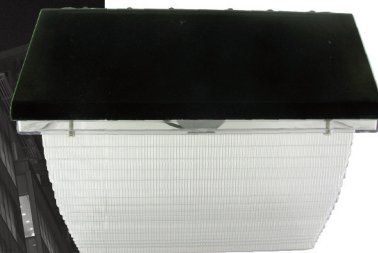

PRODUCT FOCUS

HIGHMAX BRONZE COLLECTION WALL PACKS AND SURFACE MOUNT FIXTURES

For MaxLite HighMax High Wattage CFLs

MAX10058-01

FOR

>> 1X1 surface mount for ceilings in commercial properties, parking garages, canopy lighting, covered walkways and other indoor/outdoor applications.

SKFH1X1SMC

>> Large and small wall packs for indoor/outdoor use. Mounted facing downwards for security lighting, lighting pathways and general area lighting; mounted upwards for a wall wash to light the building facade or architectural features,

SKFH5WP

SKFHLWP

- Designed for HighMax high wattage self ballasted CFLs
- No external ballast required
- Heavy-duty cast aluminum housing; Rust and corrosion proof; Epoxy coated
- Door-hinge frame
- Lens refractor on wall mounted fixtures made of shock-resistant glass
- Surface mount has high quality acrylic lens cover
- Dark Bronze finish
- 1-year warranty